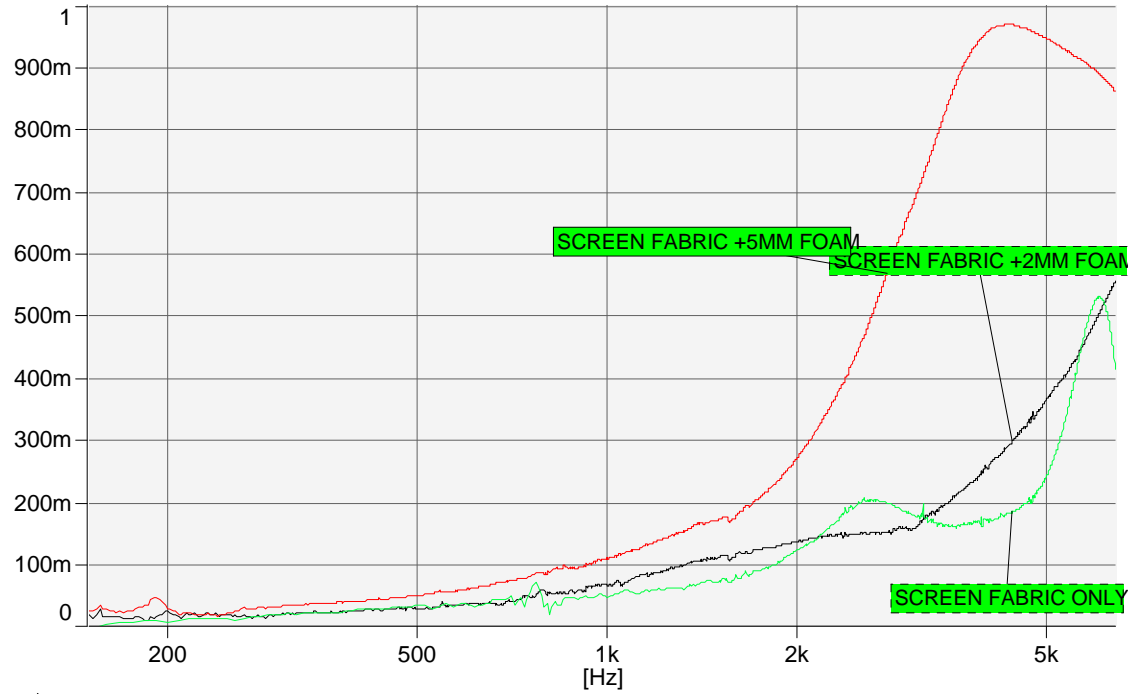

[]

Absorption Coefficient (BLAZER FACE, Small)

[]

Absorption Coefficient (BLAZER LITE @2MM, Small)

[]

Absorption Coefficient (CARA FABRIC ONLY, Small)

[]

Absorption Coefficient (LUCIA+2MM FOAM, Combined - C)
LUCIA+2MM FOAM combined with LUCIA+2MM FOAM

[]

Absorption Coefficient (SCREEN+5MM FOAM, Combined - C)
SCREEN+5MM FOAM combined with SCREEN+5MM FOAM

Absorption Coefficient

NRC rating

Frequency [Hz]