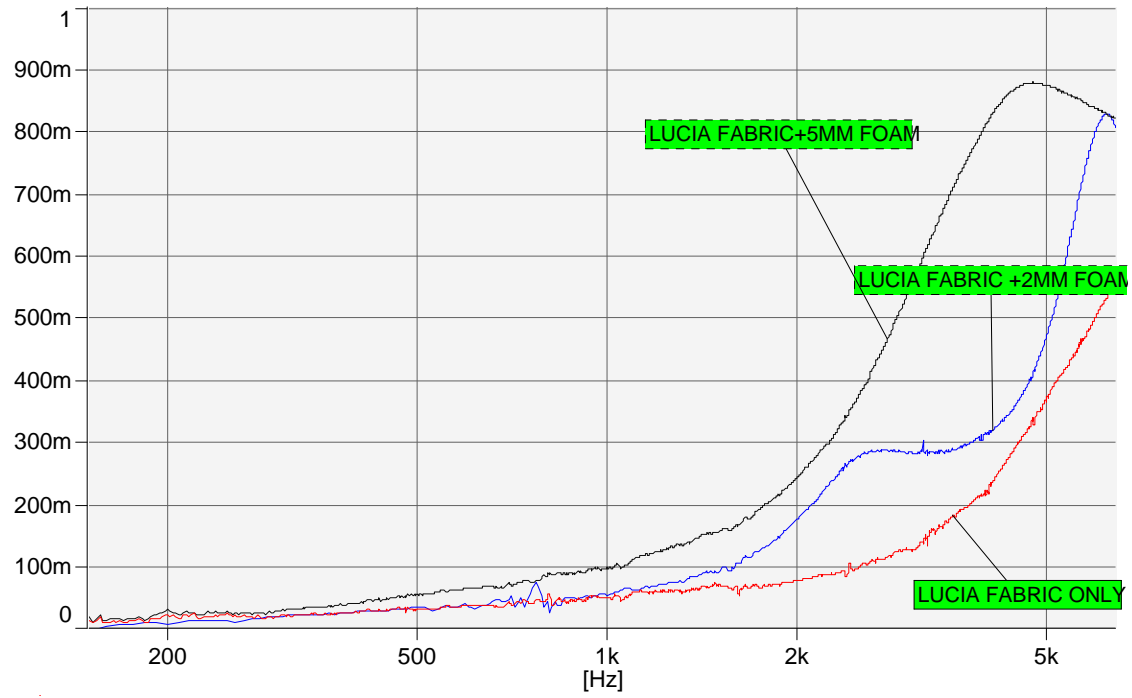

[]

Absorption Coefficient (BLAZER FACE, Small)

[]

Absorption Coefficient (BLAZER LITE @2MM, Small)

[]

Absorption Coefficient (CARA FABRIC ONLY, Small)

[]

Absorption Coefficient (LUCIA+2MM FOAM, Combined - C)
LUCIA+2MM FOAM combined with LUCIA+2MM FOAM

[]

Absorption Coefficient (SCREEN+5MM FOAM, Combined - C)
SCREEN+5MM FOAM combined with SCREEN+5MM FOAM

Absorption Coefficient

NRC rating

Frequency [Hz]