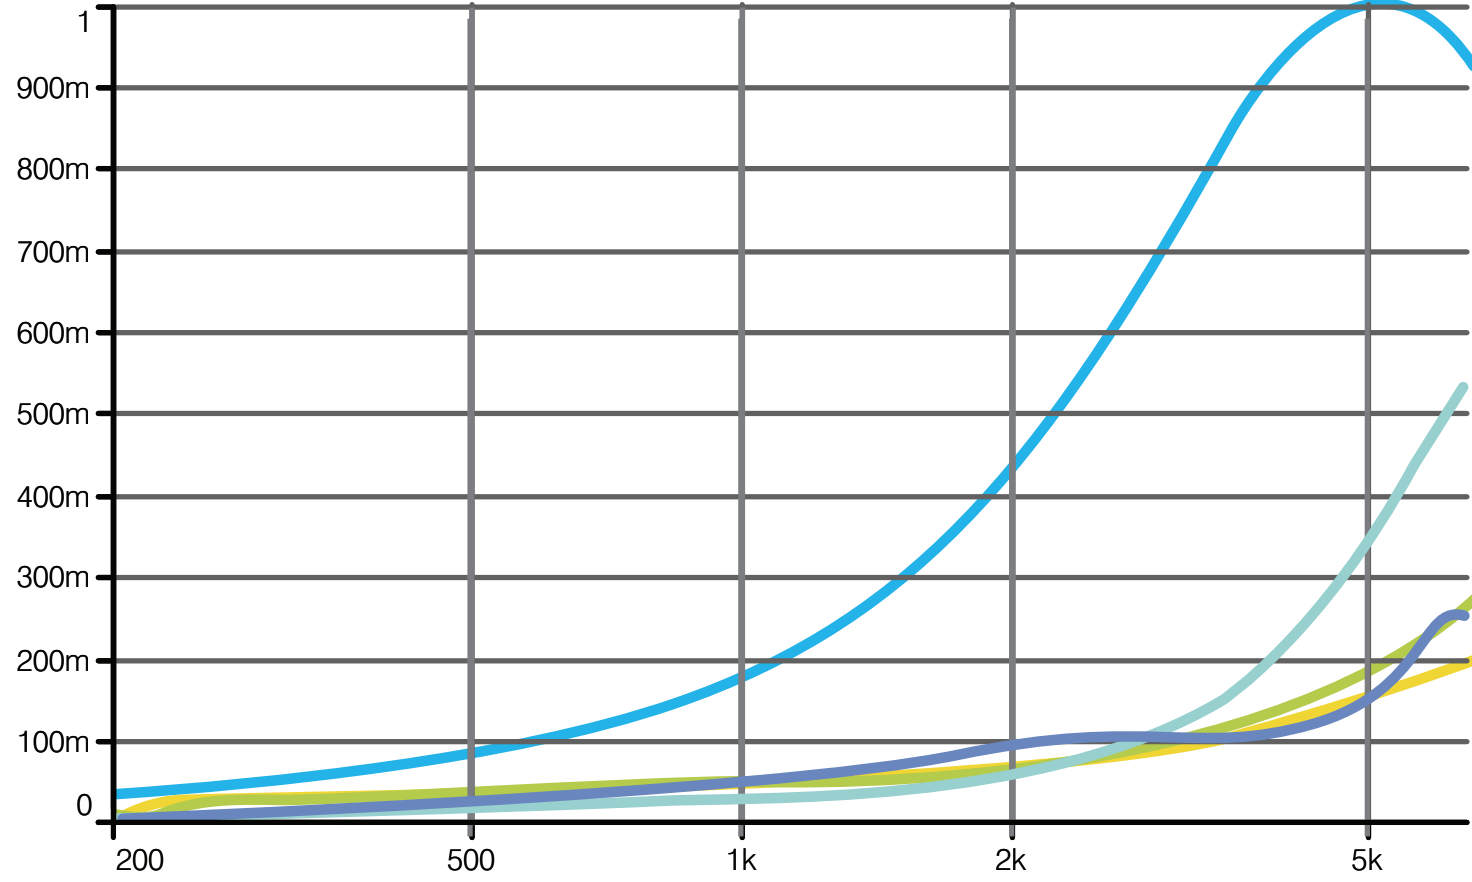

[]

Absorption Coefficient (BLAZER FACE, Small)

[]

Absorption Coefficient (BLAZER LITE @2MM, Small)

[]

Absorption Coefficient (CARA FABRIC ONLY, Small)

[]

Absorption Coefficient (LUCIA+2MM FOAM, Combined - C)
LUCIA+2MM FOAM combined with LUCIA+2MM FOAM

[]

Absorption Coefficient (SCREEN+5MM FOAM, Combined - C)
SCREEN+5MM FOAM combined with SCREEN+5MM FOAM

Absorption Coefficient

NRC rating

Frequency [Hz]