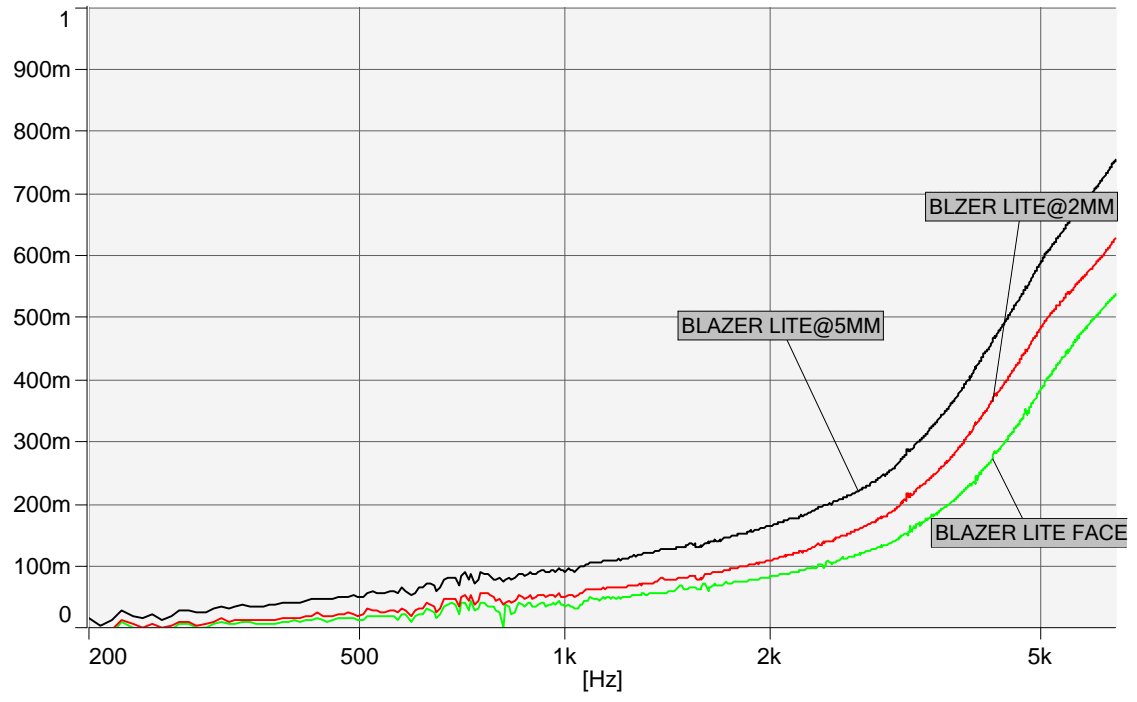

[]

Absorption Coefficient (BLAZER FACE, Small)

[]

Absorption Coefficient (BLAZER LITE @2MM, Small)

[]

Absorption Coefficient (CARA FABRIC ONLY, Small)

[]

Absorption Coefficient (LUCIA+2MM FOAM, Combined - C)
LUCIA+2MM FOAM combined with LUCIA+2MM FOAM

[]

Absorption Coefficient (SCREEN+5MM FOAM, Combined - C)
SCREEN+5MM FOAM combined with SCREEN+5MM FOAM

Absorption Coefficient

NRC rating

Frequency [Hz]