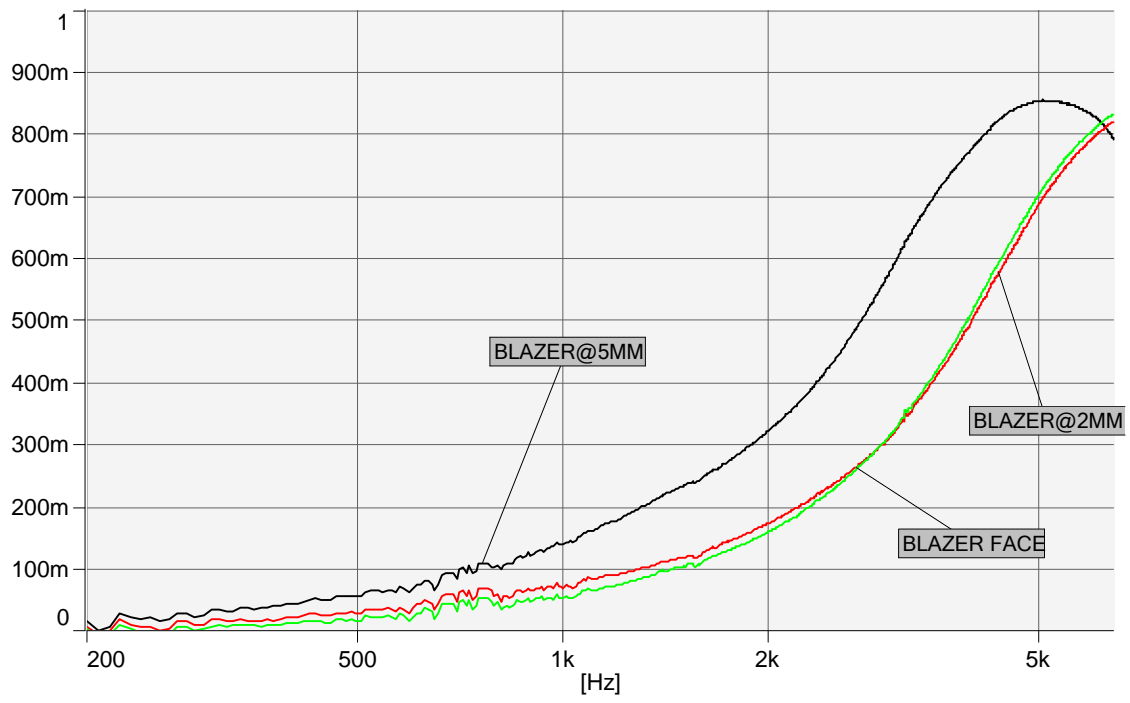

[]

Absorption Coefficient (BLAZER FACE, Small)

[]

Absorption Coefficient (BLAZER LITE @2MM, Small)

[]

Absorption Coefficient (CARA FABRIC ONLY, Small)

[]

Absorption Coefficient (LUCIA+2MM FOAM, Combined - C)
LUCIA+2MM FOAM combined with LUCIA+2MM FOAM

[]

Absorption Coefficient (SCREEN+5MM FOAM, Combined - C)
SCREEN+5MM FOAM combined with SCREEN+5MM FOAM

Absorption Coefficient

NRC rating

Frequency [Hz]