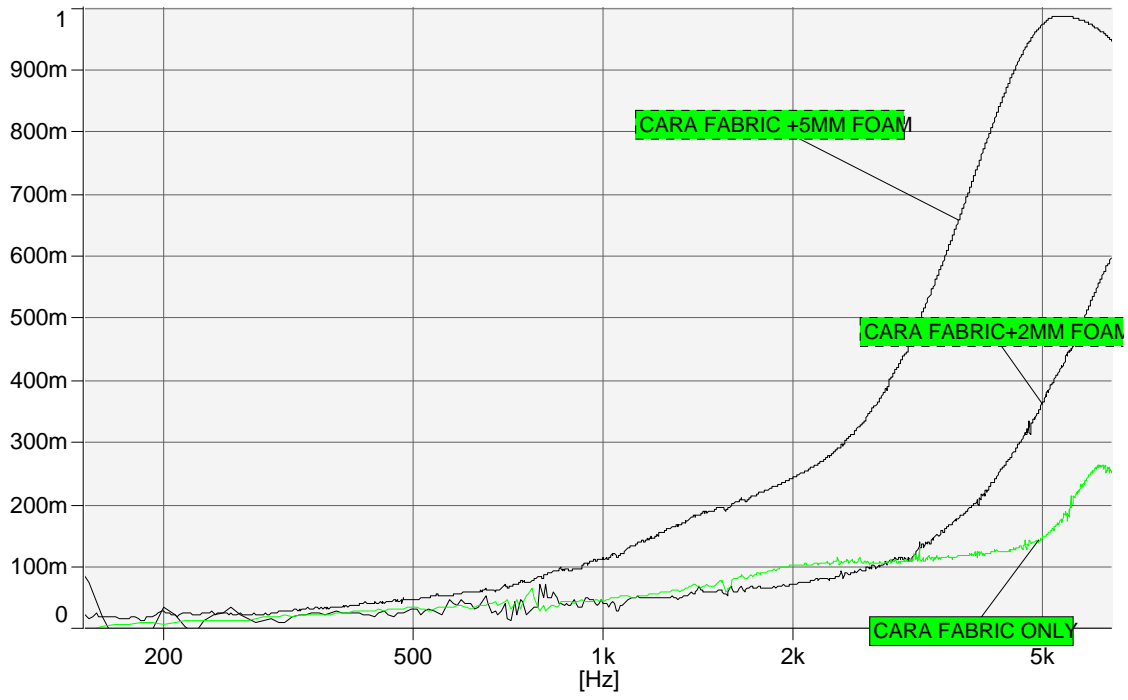

[]

Absorption Coefficient (BLAZER FACE, Small)

[]

Absorption Coefficient (BLAZER LITE @2MM, Small)

[]

Absorption Coefficient (CARA FABRIC ONLY, Small)

[]

Absorption Coefficient (LUCIA+2MM FOAM, Combined - C)
LUCIA+2MM FOAM combined with LUCIA+2MM FOAM

[]

Absorption Coefficient (SCREEN+5MM FOAM, Combined - C)
SCREEN+5MM FOAM combined with SCREEN+5MM FOAM

Absorption Coefficient

NRC rating

Frequency [Hz]